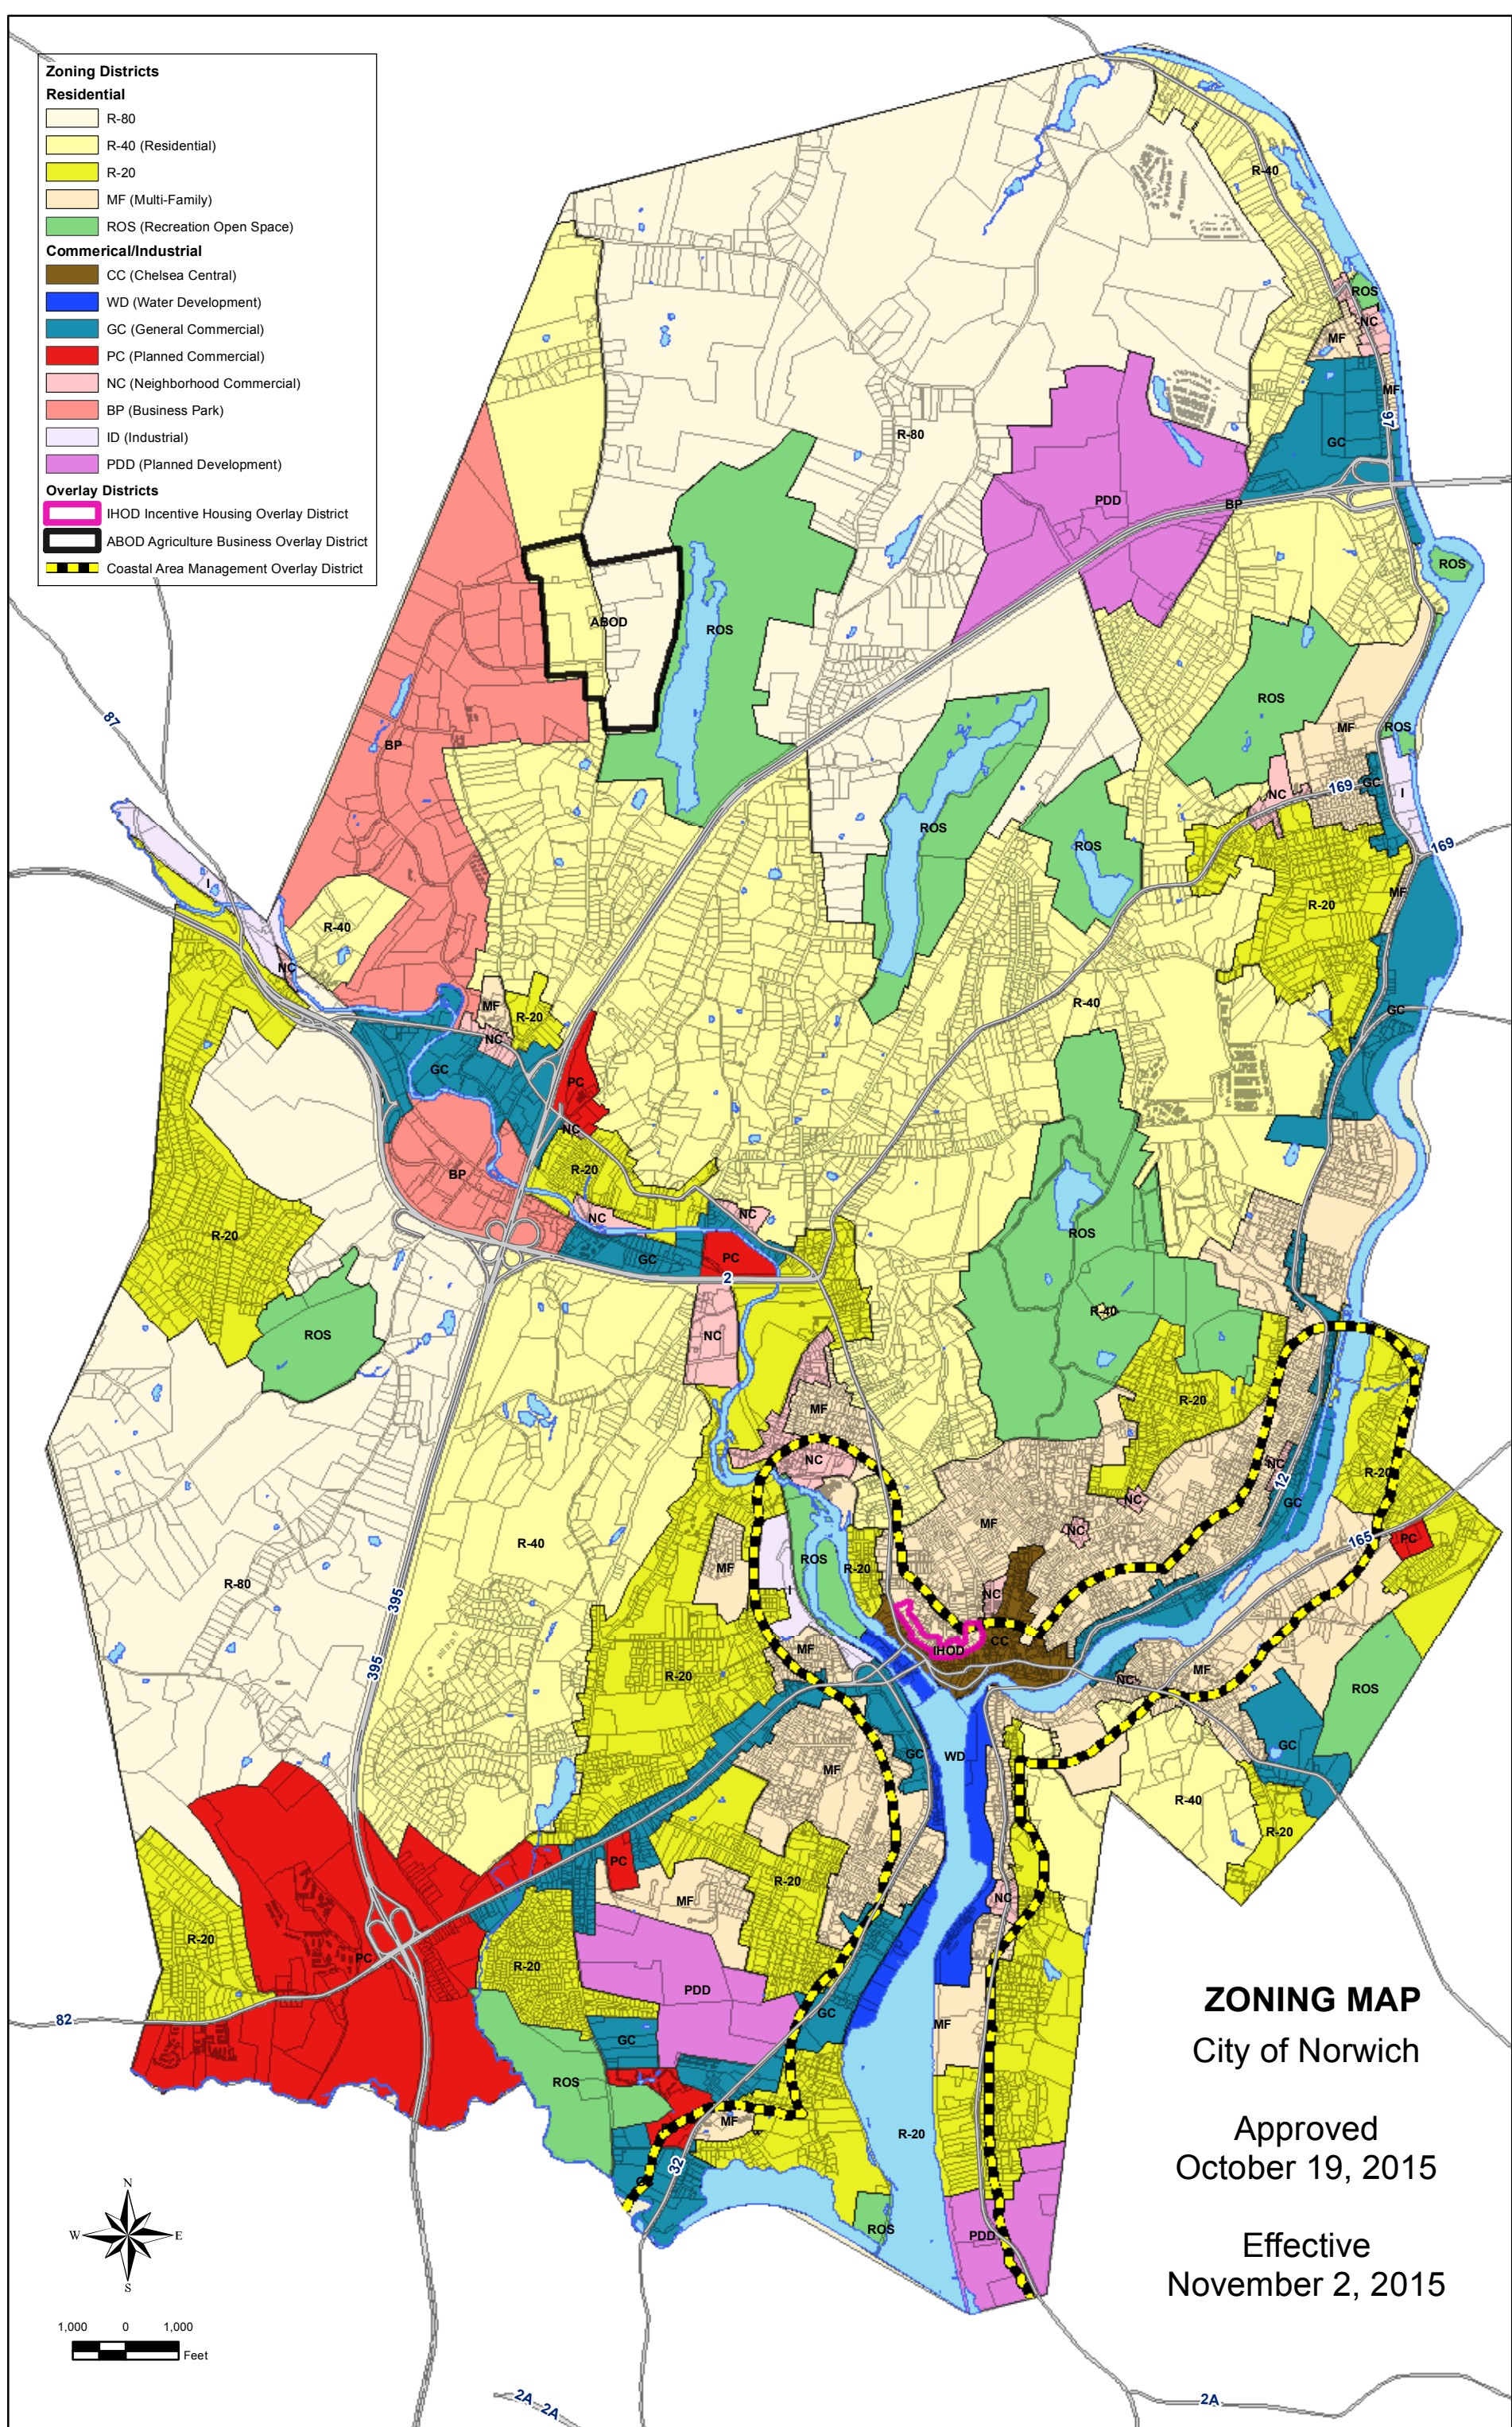

- Zoning Districts**
- Residential**
- R-80
 - R-40 (Residential)
 - R-20
 - MF (Multi-Family)
 - ROS (Recreation Open Space)
- Commerical/Industrial**
- CC (Chelsea Central)
 - WD (Water Development)
 - GC (General Commercial)
 - PC (Planned Commercial)
 - NC (Neighborhood Commercial)
 - BP (Business Park)
 - ID (Industrial)
 - PDD (Planned Development)
- Overlay Districts**
- IHOD Incentive Housing Overlay District
 - ABOD Agriculture Business Overlay District
 - Coastal Area Management Overlay District

ZONING MAP
 City of Norwich

Approved
 October 19, 2015

Effective
 November 2, 2015